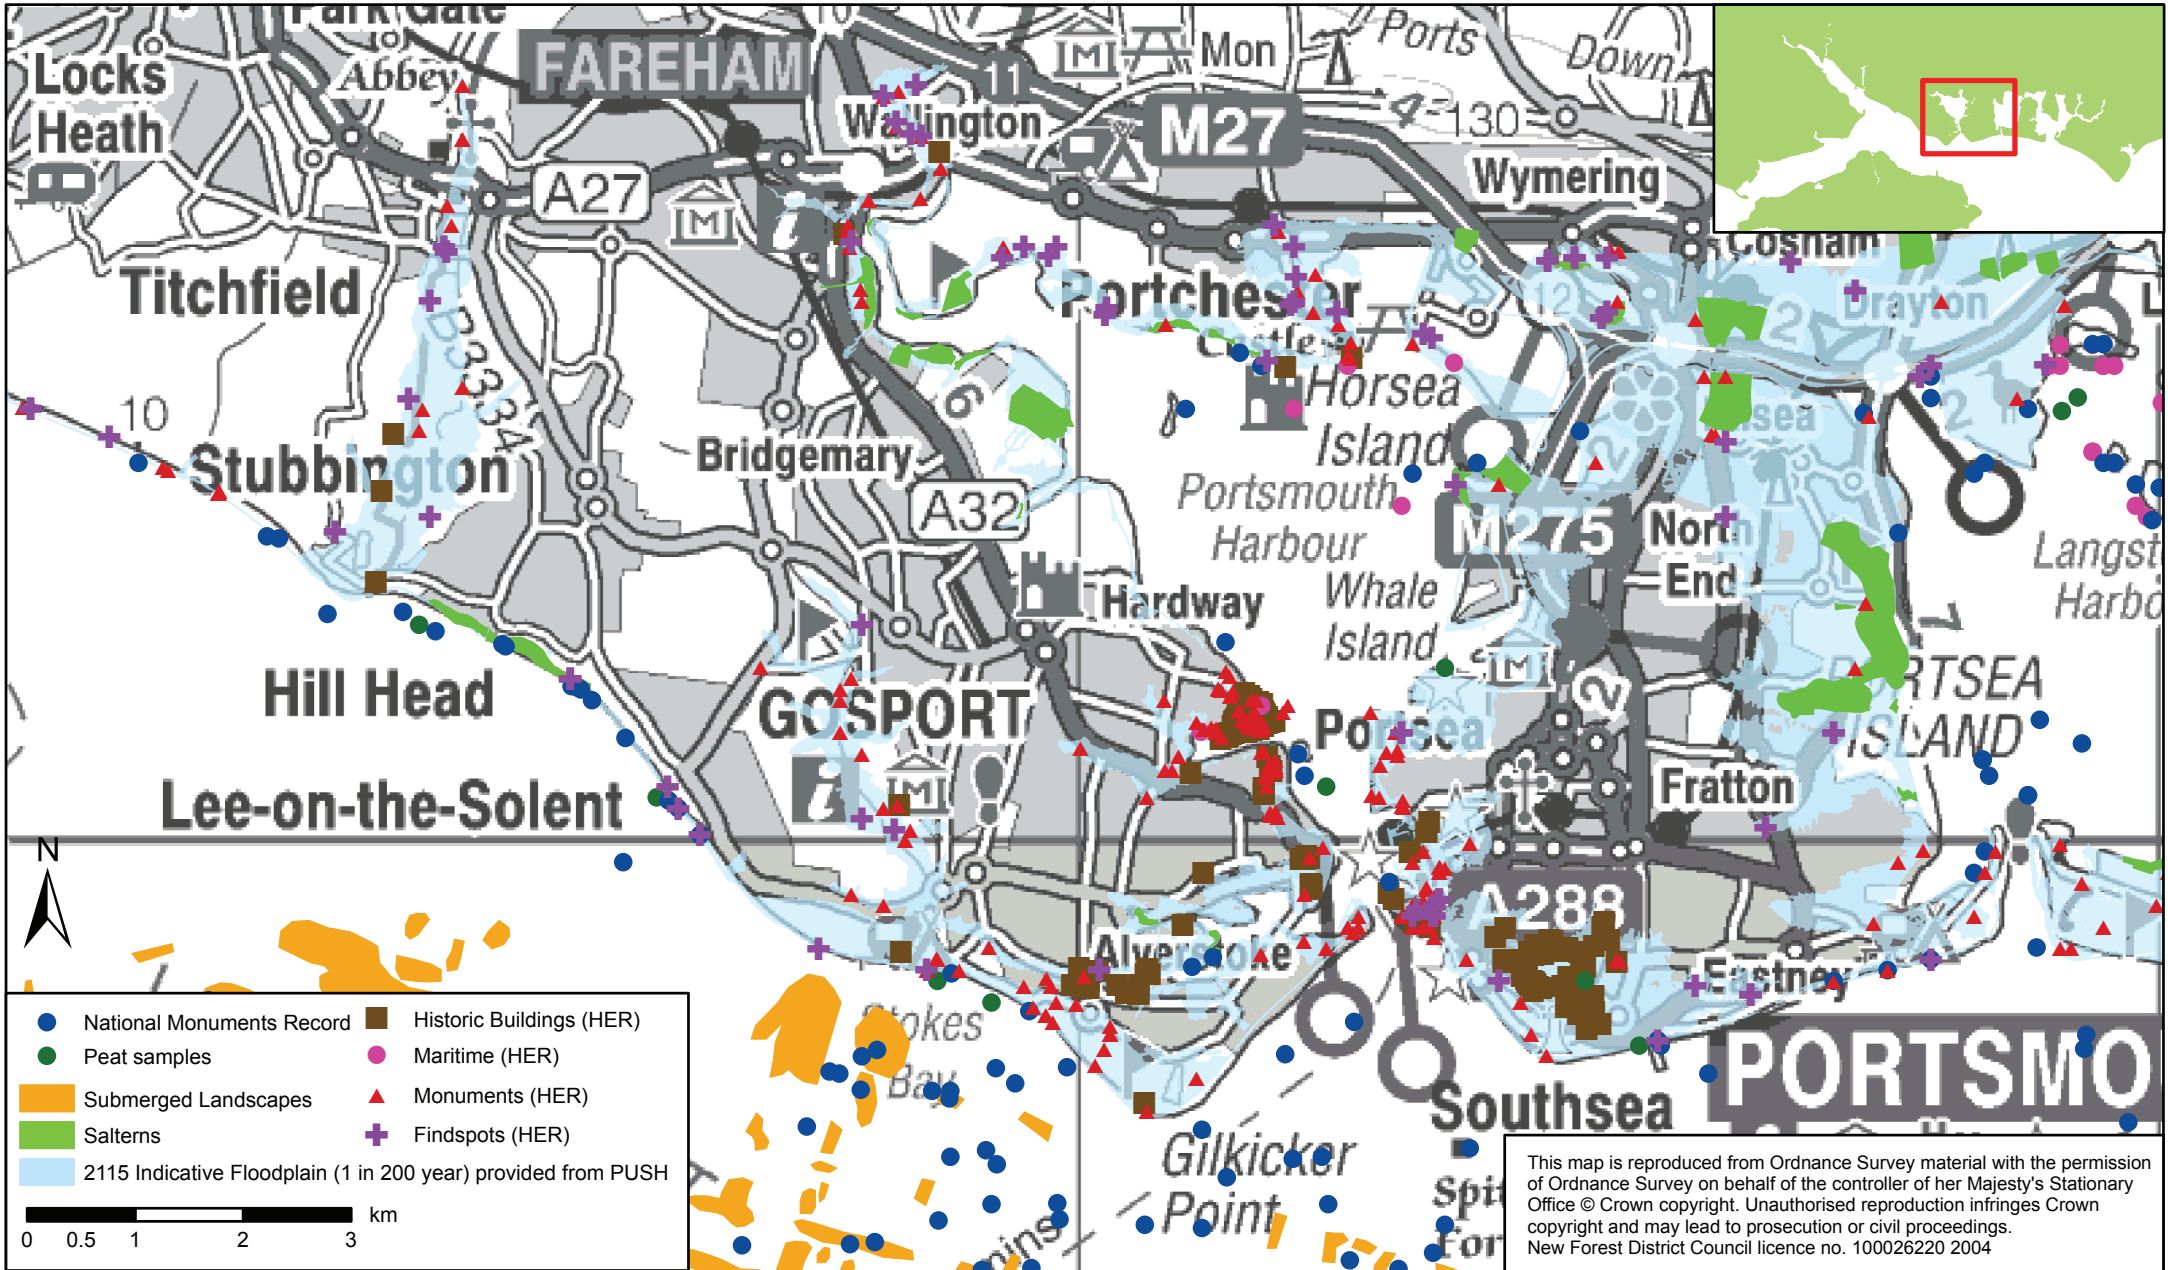

**Non-Designated Heritage Features**

**Non-Designated Heritage Features**

**Non-Designated Heritage Features**

This map is reproduced from Ordnance Survey material with the permission of Ordnance Survey on behalf of the controller of her Majesty's Stationary Office © Crown copyright. Unauthorised reproduction infringes Crown copyright and may lead to prosecution or civil proceedings. New Forest District Council licence no. 100026220 2004

**Non-Designated Heritage Features**

Non-Designated Heritage Features