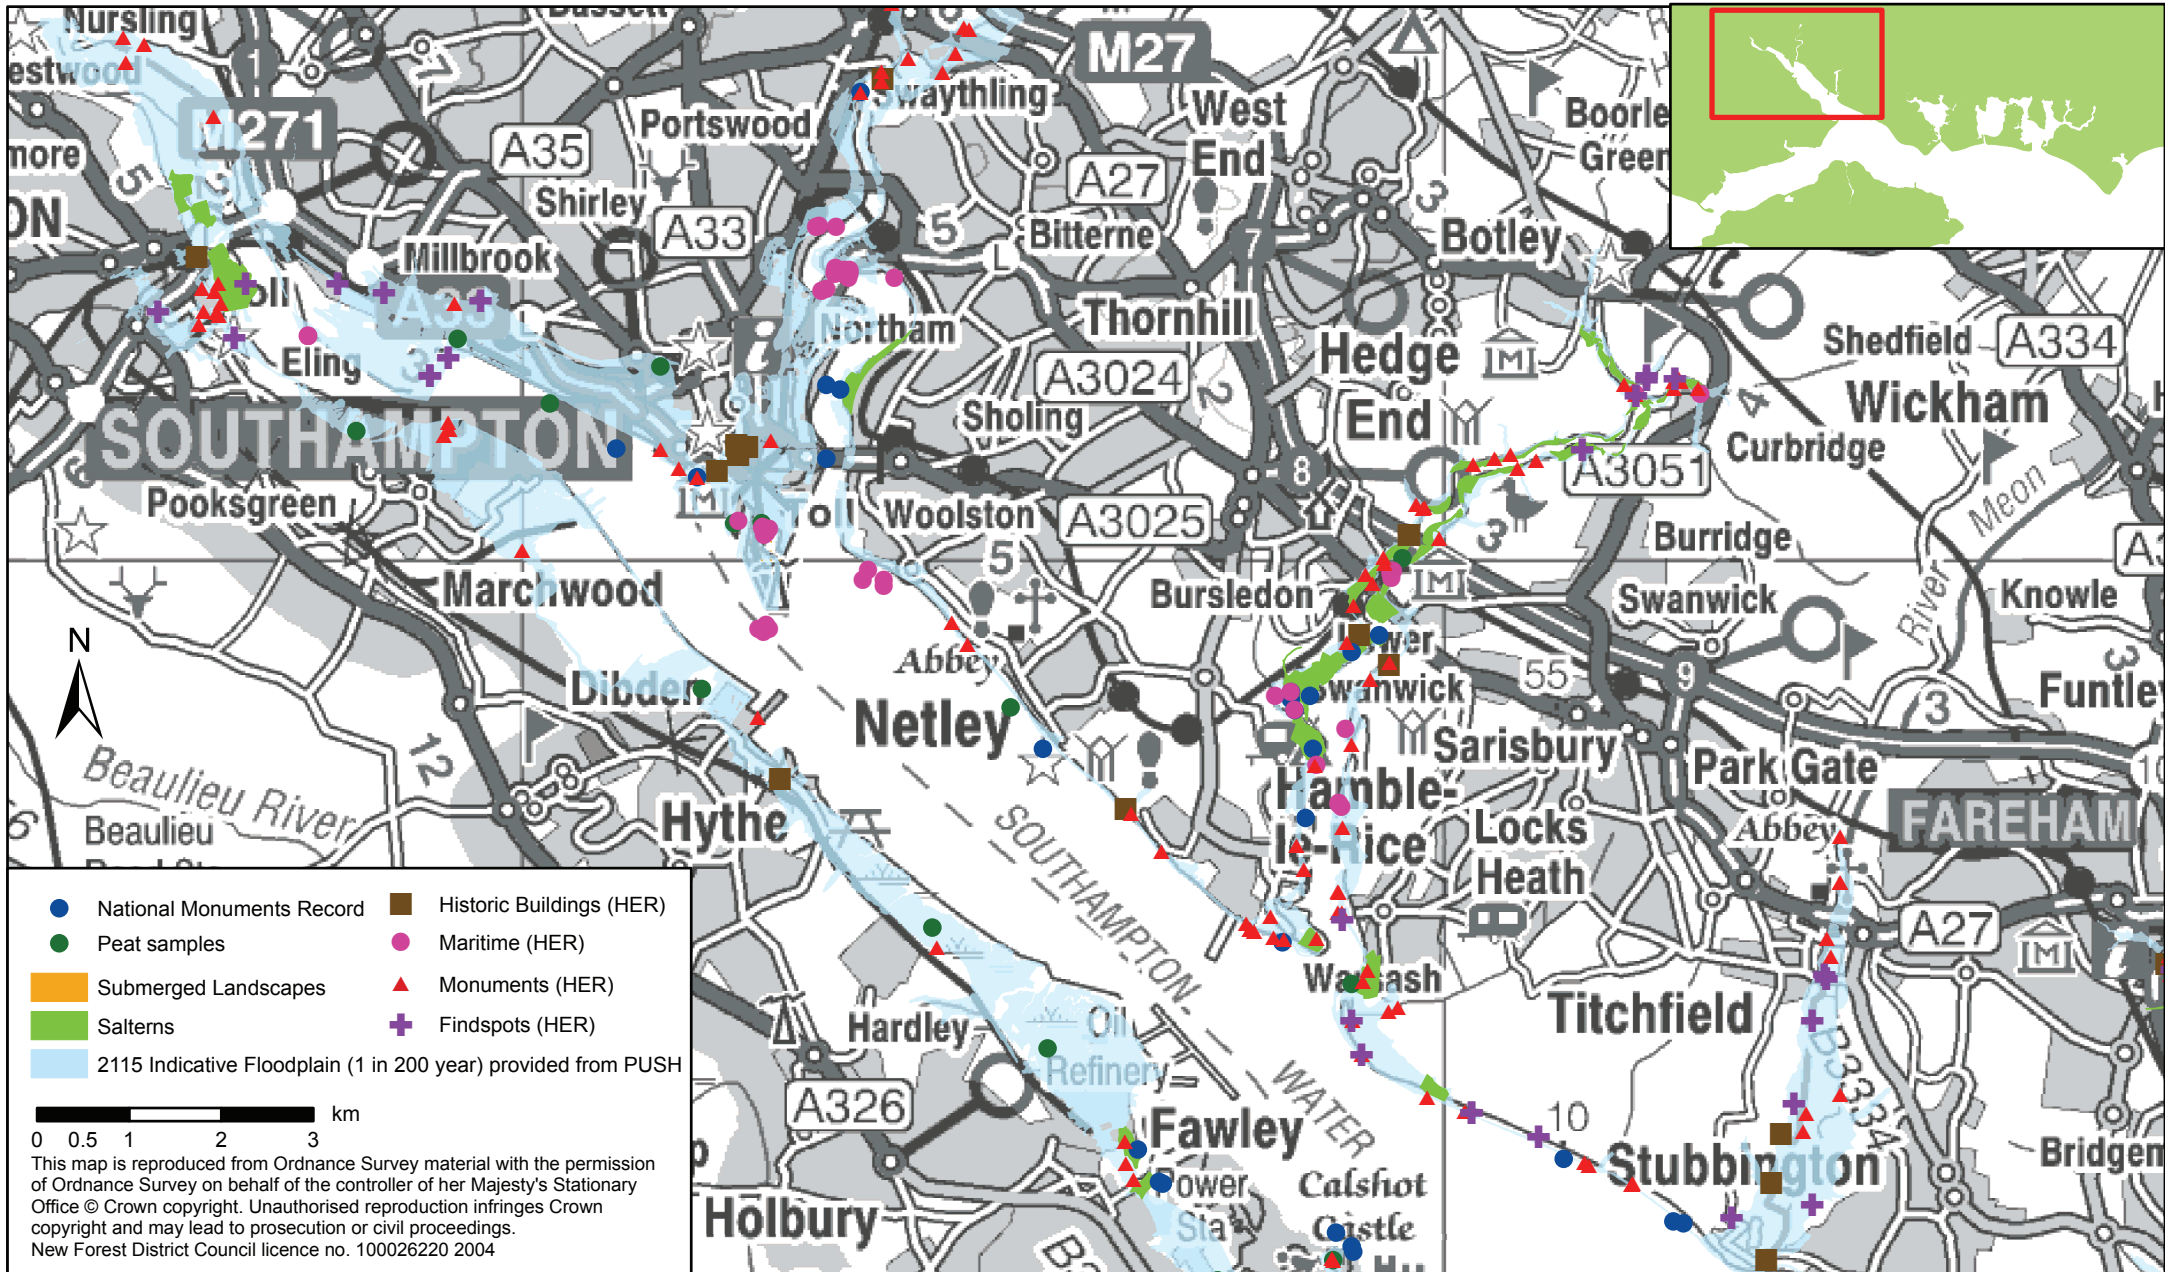

**Non-Designated Heritage Features**

**Non-Designated Heritage Features**

**Non-Designated Heritage Features**

This map is reproduced from Ordnance Survey material with the permission of Ordnance Survey on behalf of the controller of her Majesty's Stationary Office © Crown copyright. Unauthorised reproduction infringes Crown copyright and may lead to prosecution or civil proceedings. New Forest District Council licence no. 100026220 2004

**Non-Designated Heritage Features**

Non-Designated Heritage Features